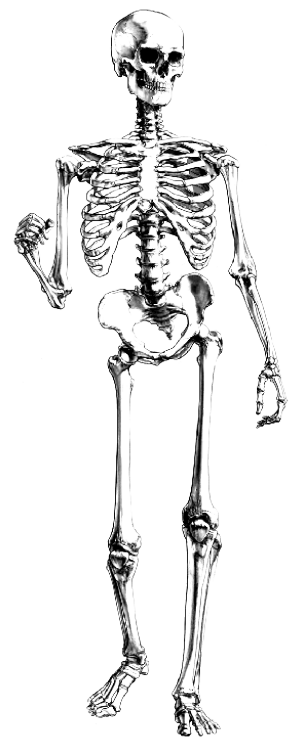

Fossil Penguin

Protostega sp. – 5' finspan

Ichthyornis

Hesperornis

Prionochelys

Modern Coelacanth – 4' long

Chelosphargis adult

Baby Dolichorhynchops

Cimolichthys – 5' long

Toxochelys juvenile x2

Chelosphargis baby

6 foot human for scale

Mosasaurus skull – 4' long

Enchodus – 5' long

Megacephalosaurus skull – 5.5' long

Tylosaurus skull – 5.25' long

SIZE COMPARISON CHART – SPECIMENS LESS THAN 6' LONG AVAILABLE IN *Savage Ancient Seas*

Some of the images used herein are actual SAS specimens. Some are other examples or drawings, used to maximize usefulness in visualizing their size. Some of the actual SAS specimen images we have are from oblique angles that do not show their actual size well and so were not used.

The large skulls are designed for display on a stand only. Modern Coelacanth is displayed inside its own cabinet. All others can either be suspended from above or supported on stands.