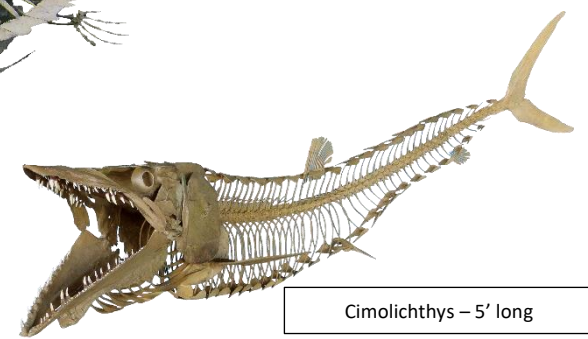

Fossil Penguin

Protostega sp. – 5' finspan

Ichthyornis

Hesperornis

Prionochelys

Modern Coelacanth – 4' long

Chelosphargis adult

Baby Dolichorhynchops

Cimolichthys – 5' long

Toxochelys juvenile x2

Chelosphargis baby

6 foot human for scale

Mosasaurus skull – 4' long

Enchodus – 5' long

Megacephalosaurus skull – 5.5' long

Tylosaurus skull – 5.25' long

SIZE COMPARISON CHART – SPECIMENS LESS THAN 6' LONG AVAILABLE IN *Savage Ancient Seas*

Some of the images used herein are actual SAS specimens. Some are other examples or drawings, used to maximize usefulness in visualizing their size. Some of the actual SAS specimen images we have are from oblique angles that do not show their actual size well and so were not used.