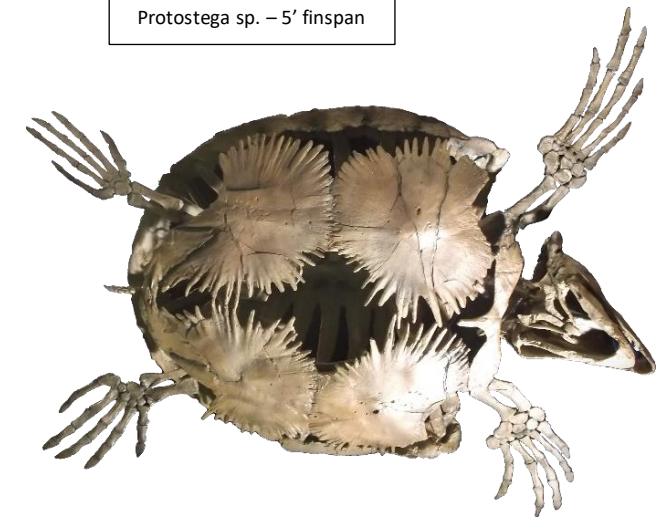

Fossil Penguin

Protostega sp. – 5' finspan

Ichthyornis

Hesperornis

Prionochelys

Modern Coelacanth – 4' long

Chelosphargis adult

Baby Dolichorhynchops

Cimolichthys – 5' long

Toxochelys juvenile x2

Chelosphargis baby

6 foot human for scale

Mosasaurus skull – 4' long

Enchodus – 5' long

Megacephalosaurus skull – 5.5' long

Tylosaurus skull – 5.25' long

SIZE COMPARISON CHART – SPECIMENS LESS THAN 6' LONG AVAILABLE IN *Savage Ancient Seas*

Some of the images used herein are actual SAS specimens. Some are other examples or drawings, used to maximize usefulness in visualizing their size. Some of the actual SAS specimen images we have are from oblique angles that do not show their actual size well and so were not used.

The large skulls are designed for display on a stand only. Modern Coelacanth is displayed inside its own cabinet. All others can either be suspended from above or supported on stands.